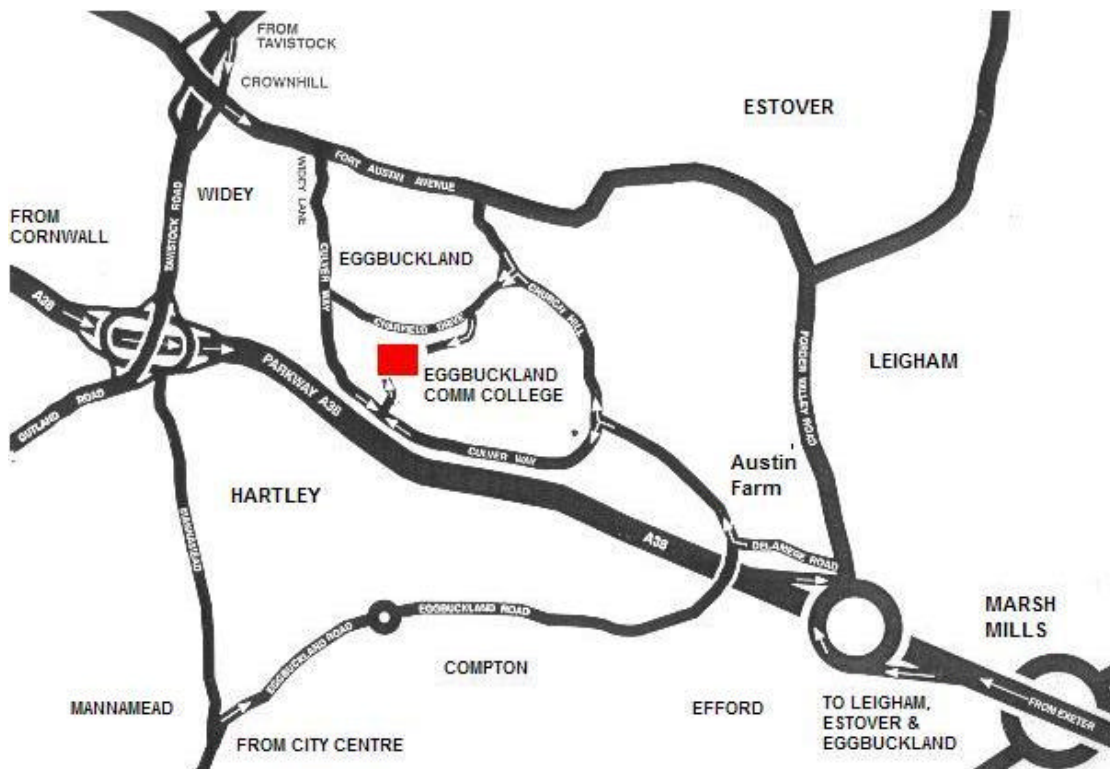

how to find us

From Exeter (A38)

Take the next turning off the A38 after Marsh Mills signed as Estover and Leigham (B3413). At the roundabout continue round until you see a sign for Eggbuckland turn left at Delamere Road. Keep going until you reach the end of the road and then turn right into Eggbuckland Road, follow the road around and turn left into Frogmore Avenue/Culver Way.

Keep going up Culver Way until you reach a small mini-roundabout, turn right into Westcott Close (3rd turning on the right) and follow the road into the car park.

From Cornwall (A38)

Follow the A38 until you see a sign post for Leigham and Estover (B3413) then you will approach a set of traffic lights. Turn left at the traffic lights into Delamere Road. Keep going until you reach the end of the road and then turn right into Eggbuckland Road, follow the road around and turn left into Frogmore Avenue/Culver Way.

Keep going up Culver Way until you reach a small mini-roundabout, turn right into Westcott Close (3rd turning on the right) and follow the road into the car park.

Eggbuckland Community College. Westcott Close. Plymouth.